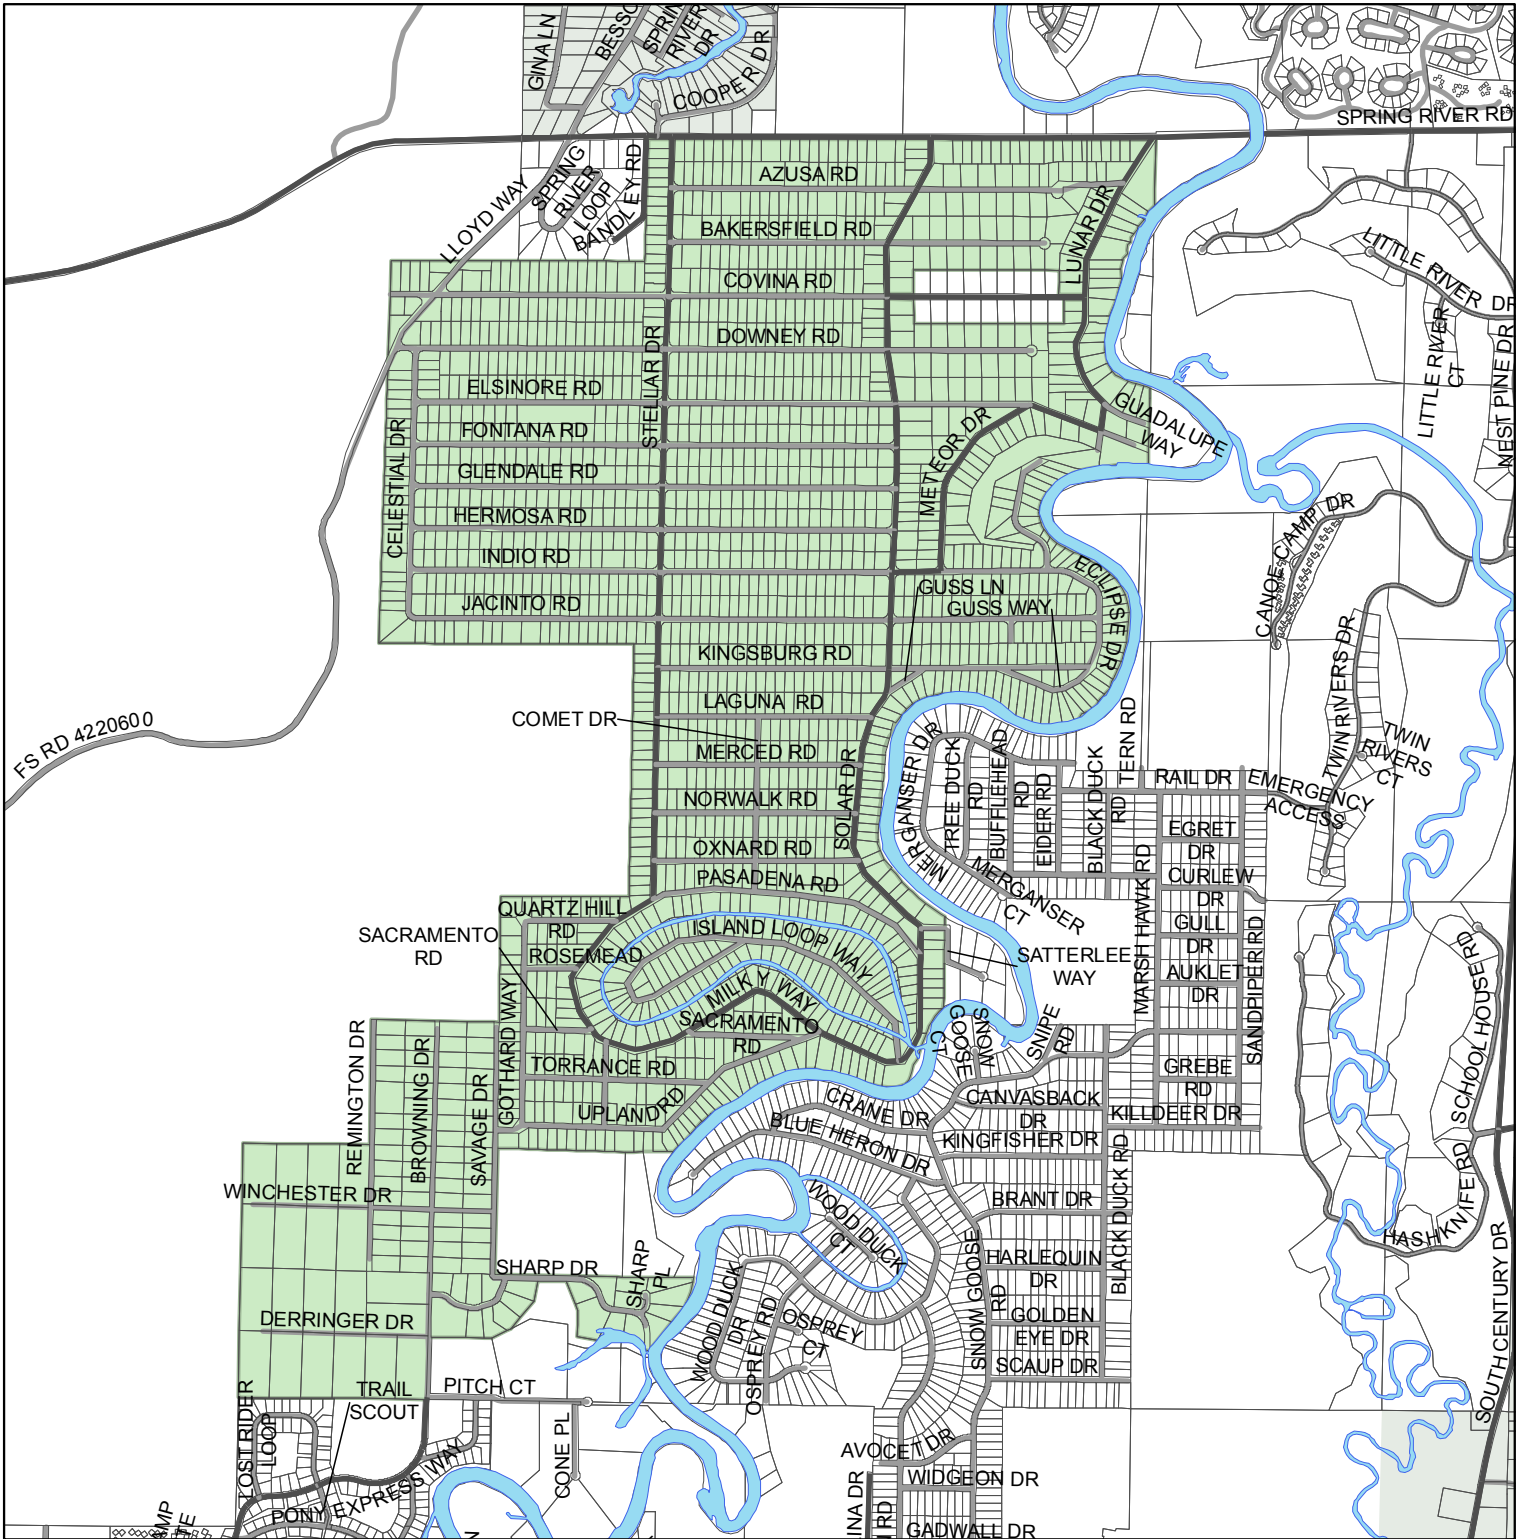

Special Road District #1

Printed: 4/10/2015

Legend

Other SRD	Other roads
Special Road District #1	County Roads
Taxlots	Rivers

John Anderson, GIS Analyst
 Phone: (541) 322-7102
 Email: john.anderson@deschutes.org
 Address: 61150 SE 27th St
 Bend, OR 97702

Road Department

The information on this map was derived from digital databases on Deschutes County's G.I.S. Care was taken in the creation of this map, but it is provided "as is". Deschutes County cannot accept any responsibility for errors, omissions, or positional accuracy in the digital data or the underlying records. There are no warranties, express or implied, including the warranty of merchantability or fitness for a particular purpose, accompanying this product. However, notification of any errors will be appreciated.